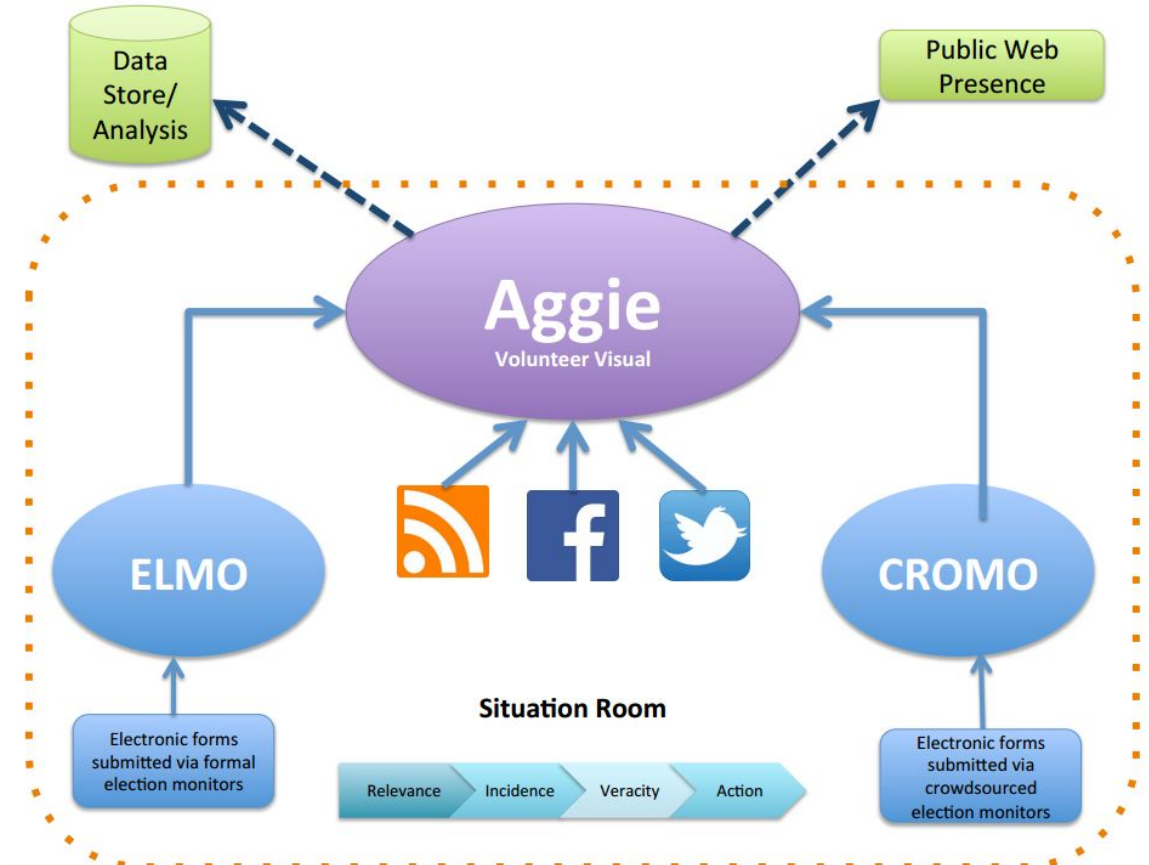

Unlock The Box

Voting access
suggestions for
Georgia

Sasha Azad
Andrew Nelson
Shanu Salunke

Queues at polling places can be so long that it turns away potential voters

Election monitoring systems

vip.gatech.edu/teams/e-democracy

**Millennial voters are not engaged
enough in voting and elections**

```
"pollingLocations": [  
  {  
    "id": string,  
    "address": {  
      "locationName": string,  
      "line1": string,  
      "line2": string,  
      "line3": string,  
      "city": string,  
      "state": string,  
      "zip": string  
    },  
    "notes": string,  
    "pollingHours": string,  
    "name": string,  
    "voterServices": string,  
    "startDate": string,  
    "endDate": string,  
    "sources": [  
      {  
        "name": string,  
        "official": boolean  
      }  
    ]  
  }  
],
```

Registered voter API

[github.gatech.edu/SashaZd/smsVote](https://github.com/gatech/SashaZd/smsVote)

There is a low turnout and low awareness of elections among voters of color

Automatic text reminders

+

Ask to remind friends